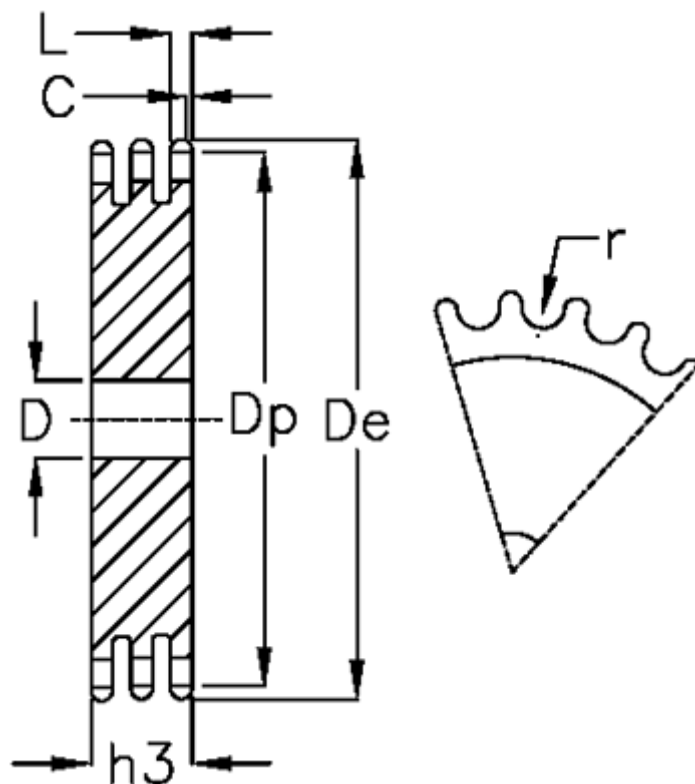

Article number: 616023007050

Description: Plate wheel 12 B-3 Z=50 triplex

Measures

C = 2

D = 25

De = 312.3

Dp = 303.39

For chain size = 3/4 x 7/16

For chain type = 12 B-3

h3 = 49.8

L = 10.8

Number of teeth = 50

r = 12.07